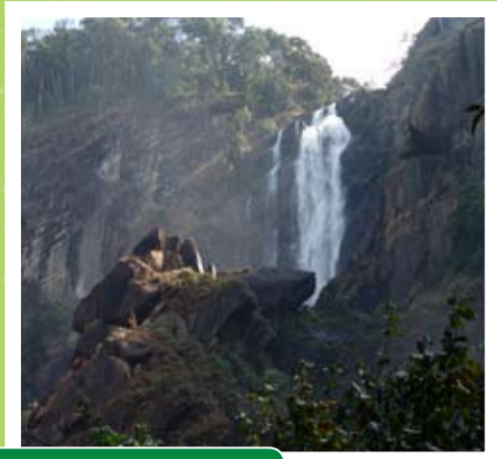

Ministry of Natural Resources and Tourism

Welcome to the

Nature Reserves of the Eastern Arc Mountains

Wilderness

Rainforest

Biodiversity

Map of the Nature Reserves of the Eastern Arc Mountains

For more information, Please contact:
Chief Conservator, PO Box xx, Morogoro
e-mail: xxx