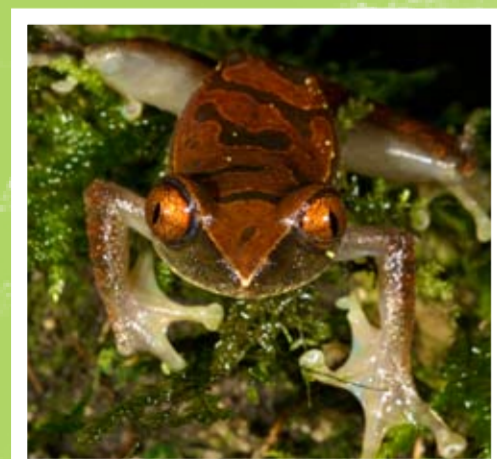

Ministry of Natural Resources and Tourism

Welcome to the

Nature Reserves of the Eastern Arc Mountains

Wilderness

Rainforest

Biodiversity

Map of the Nature Reserves of the Eastern Arc Mountains

For more information, Please contact:
Chief Conservator, PO Box xx, Morogoro
e-mail: xxx