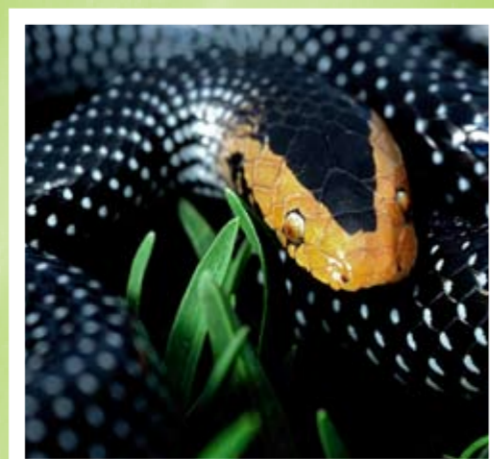

Ministry of Natural Resources and Tourism

Welcome to the

Nature Reserves of the Eastern Arc Mountains

Wilderness

Rainforest

Biodiversity

Map of the Nature Reserves of the Eastern Arc Mountains

For more information, Please contact:
Chief Conservator, PO Box xx, Morogoro
e-mail: xxx