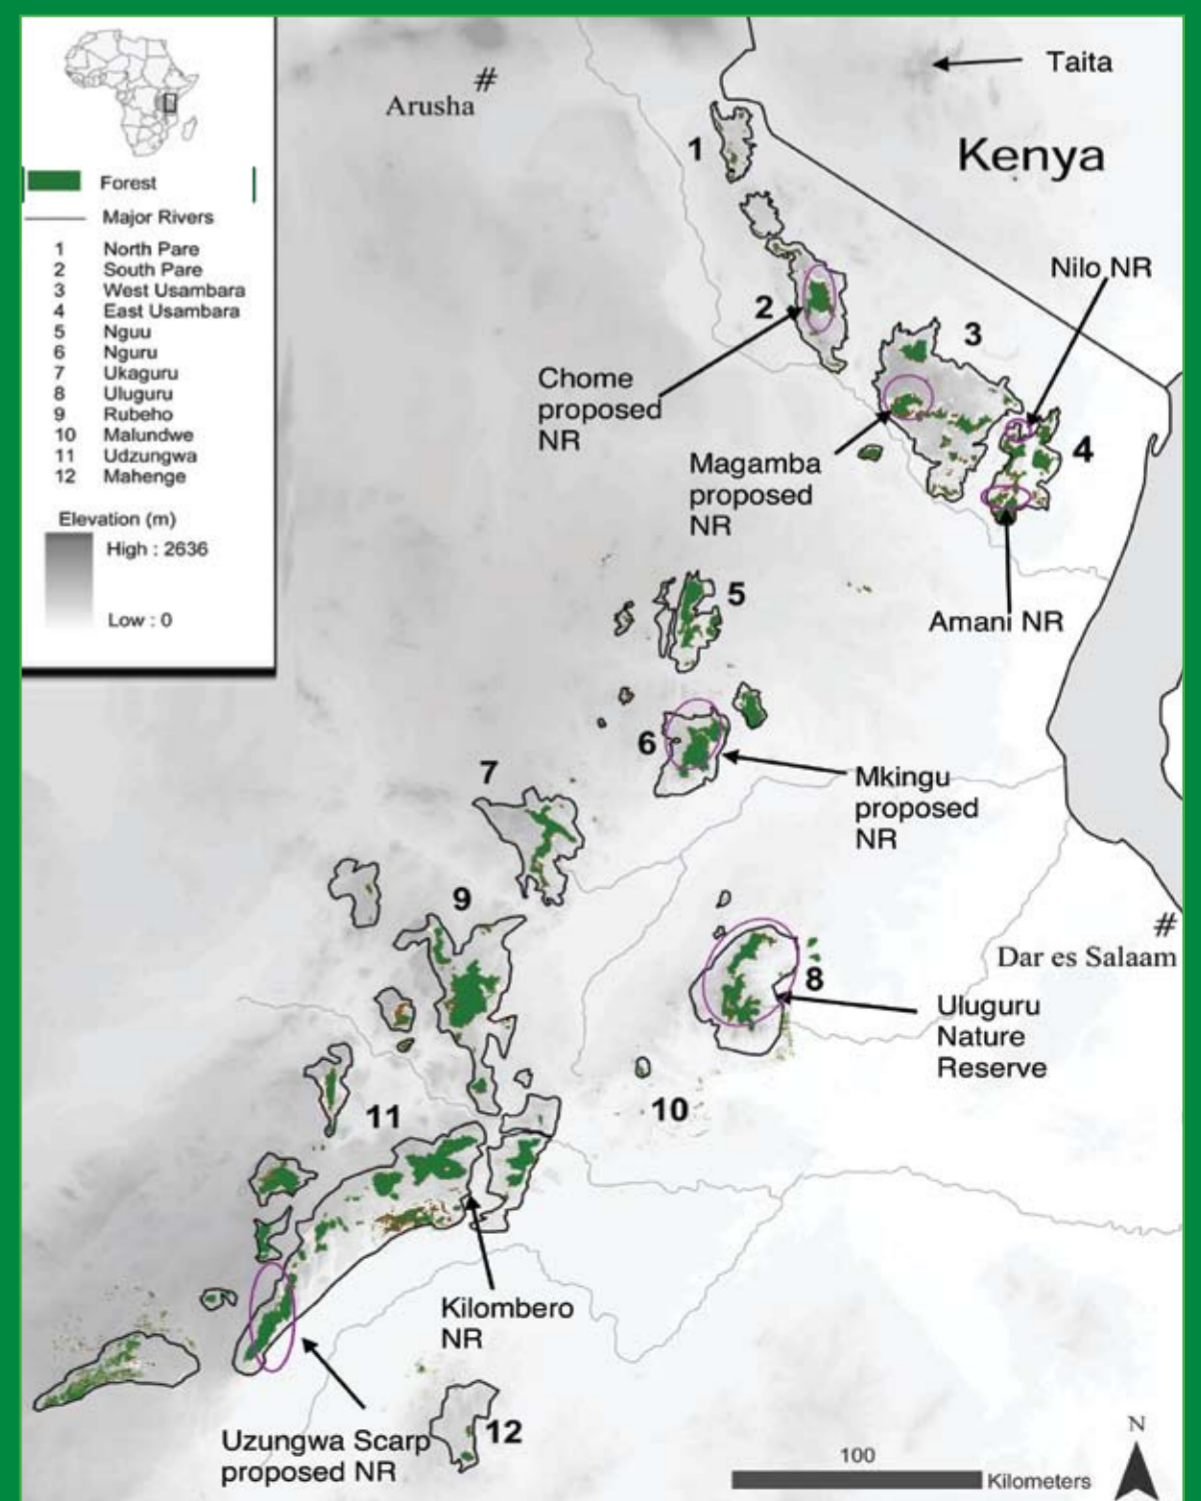

Ministry of Natural Resources and Tourism

Welcome to the

Nature Reserves of the Eastern Arc Mountains

Wilderness

Rainforest

Biodiversity

Map of the Nature Reserves of the Eastern Arc Mountains

For more information, Please contact:
Chief Conservator, PO Box xx, Morogoro
e-mail: xxx